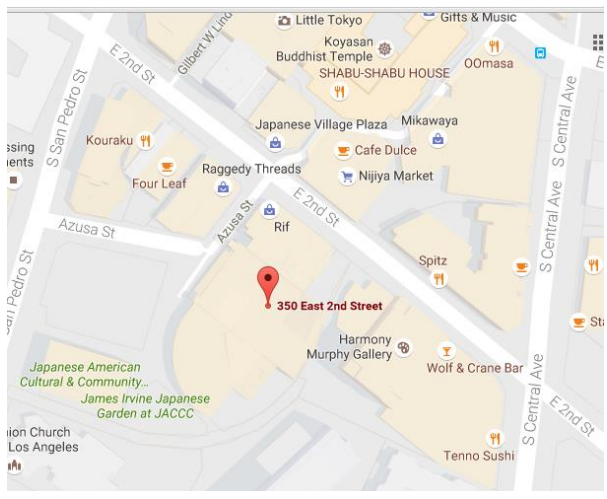

Aratani Theatre の地図と駐車場

From Long Beach, South Bay

Take 110 (Pasadena Freeway) North.

When downtown, take the 5 towards Santa Ana.

Exit at Los Angeles Street.

Go south and turn left at Second Street.

At San Pedro Street turn right. JACCC on the left.

駐車場 1 :

Joe's Auto Parks/Sho Tokyo Garage (Adjacent to JACCC/Aratani Theatre)

350 E. Second Street

Los Angeles 90012

駐車場 2 :

Aiso Parking Garage (Two blocks from JACCC, Just North of First Street)

101 N. Judge John Aiso (San Pedro St.),

Los Angeles, CA 90012